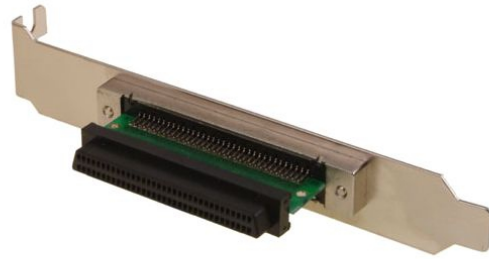

SCSI mounting bracket HDDB68 female SCREW

Product number SAI-06

Product description

SCSI / LVD mounting bracket (internal/external adapter for PC slot), HD-DB68 female/female, for SCSI cables with screws, compatible LVD, U160, U320, WIDE SCSI, HVD

Key Features

- slot adapter for LVD, U160, U320 and Wide SCSI
- for SCSI IN/OUT
- HPDB68 female internal
- HPDB68 female external
- for SCSI cables with screws
- connection 1:1 every pin

More images

Schraubgewinde extern
for screws
pour les vis