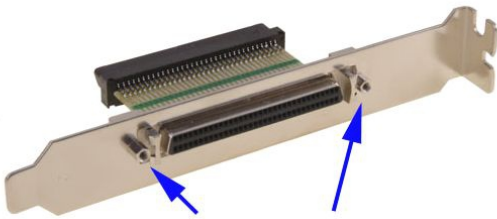

SCSI mounting bracket HDDB68 female SCREW

Product number SAI-06

Product description

SCSI / LVD mounting bracket (internal/external adapter for PC slot), HD-DB68 female/female, for SCSI cables with screws, compatible LVD, U160, U320, WIDE SCSI, HVD

Key Features

- slot adapter for LVD, U160, U320 and Wide SCSI
- for SCSI IN/OUT
- HPDB68 female internal
- HPDB68 female external
- for SCSI cables with screws
- connection 1:1 every pin

More images

Schraubgewinde extern
for screws
pour les vis