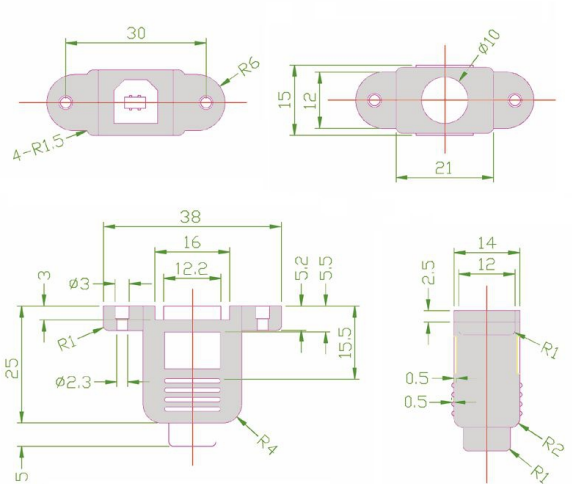

Mountable USB cable B female with 2 screws to MICRO B male 1m

Product number CU-MBMI-10

Length 1000mm

Product description

Mountable USB cable for industrial applications: female connector type B (mountable with 2 screws) to plug Micro B male, 1m, double shielded, twisted pair, for USB 1.1 und USB 2.0 (up 480 MBit/s)

More images

USB Micro B

30mm

Schraubenabstand
screw distance
distance entre les vis