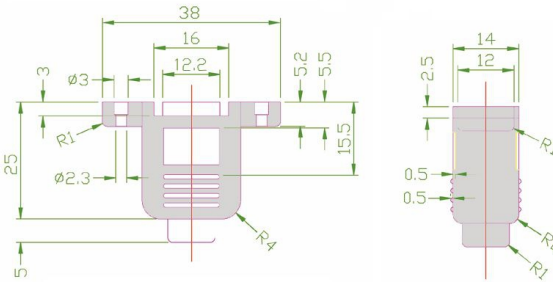

Mountable USB cable B female with 2 screws to MICRO B male 1m

Product number CU-MBMI-10

Length 1000mm

Product description

Mountable USB cable for industrial applications: female connector type B (mountable with 2 screws) to plug Micro B male, 1m, double shielded, twisted pair, for USB 1.1 und USB 2.0 (up 480 MBit/s)

More images

USB Micro B

30mm

Schraubenabstand
screw distance
distance entre les vis