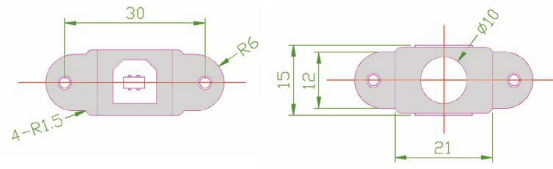

Mountable USB cable B female with 2 screws to MICRO B male 1m

Product number CU-MBMI-10

Length 1000mm

Product description

Mountable USB cable for industrial applications: female connector type B (mountable with 2 screws) to plug Micro B male, 1m, double shielded, twisted pair, for USB 1.1 und USB 2.0 (up 480 MBit/s)

More images

USB Micro B

30mm

Schraubenabstand
screw distance
distance entre les vis