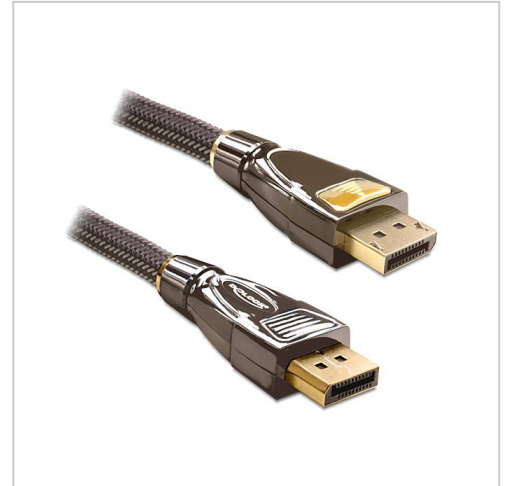

# DisplayPort 1.2 cable PREMIUM quality 1m

**Product number** CDIS-HQ-01

**Length** 1000mm

## Product description

DisplayPort cable, 1m, PREMIUM quality, metall plugs with latch function, gold plated contacts, nylon coated, double shielded, max. 21,6 Gb/s, 4K ready, meets DP 1.2 specification