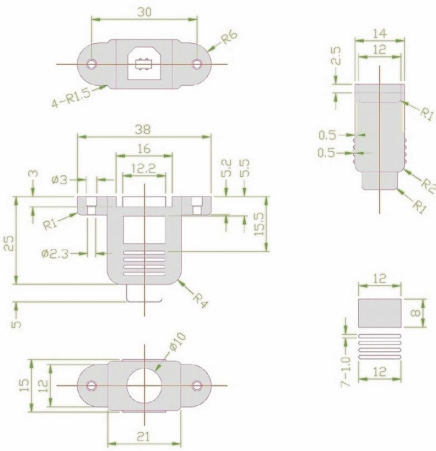

Mountable USB cable B female with 2 screws to B male 90° ANGLED DOWN 1m

Product number CU-MB-10D

Length 1000mm

Product description

Mountable USB cable for industrial applications: female connector type B (mountable with 2 screws) to plug type B male (right angle DOWN), 1m, double shielded, twisted pair, for USB 1.1 und USB 2.0 (up 480 MBit/s)

More images

30mm

Schraubenabstand
screw distance
distance entre les vis