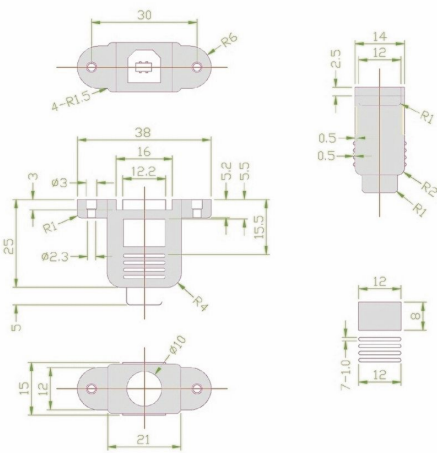

Mountable USB cable B female with 2 screws to B male 90° ANGLED DOWN 1m

Product number CU-MB-10D

Length 1000mm

Product description

Mountable USB cable for industrial applications: female connector type B (mountable with 2 screws) to plug type B male (right angle DOWN), 1m, double shielded, twisted pair, for USB 1.1 und USB 2.0 (up 480 MBit/s)

More images

30mm

Schraubenabstand
screw distance
distance entre les vis

90°