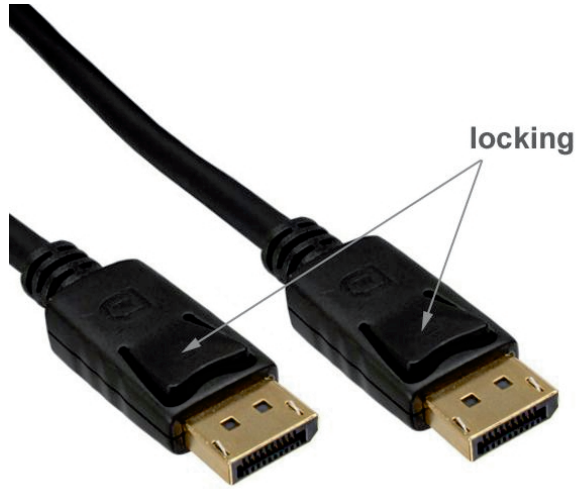

More images