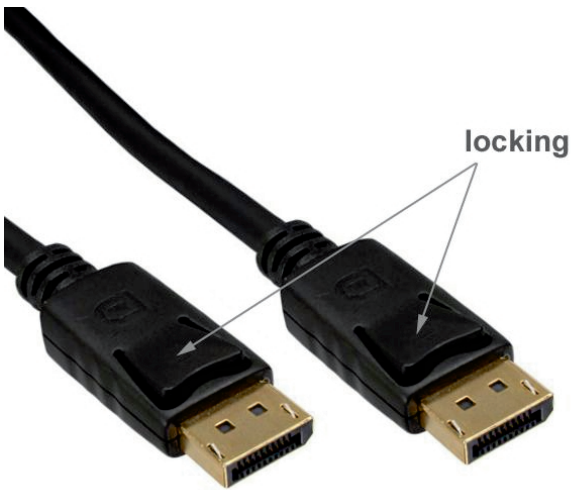

More images