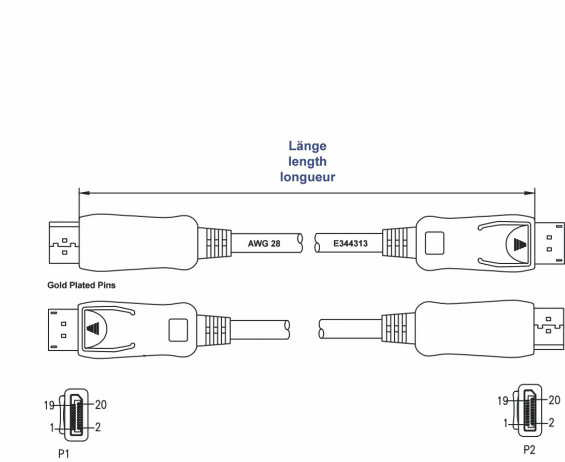

More images