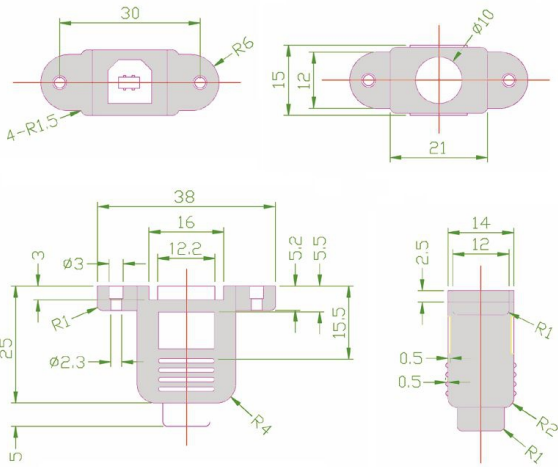

Mountable USB cable B female with 2 screws to MICRO B male 3m

Product number CU-MBMI-30

Length 3000mm

Product description

Mountable USB cable for industrial applications: female connector type B (mountable with 2 screws) to plug Micro B male, 3m, double shielded, twisted pair, for USB 1.1 und USB 2.0 (up 480 MBit/s)

More images

USB Micro B

30mm
Schraubenabstand
screw distance
distance entre les vis