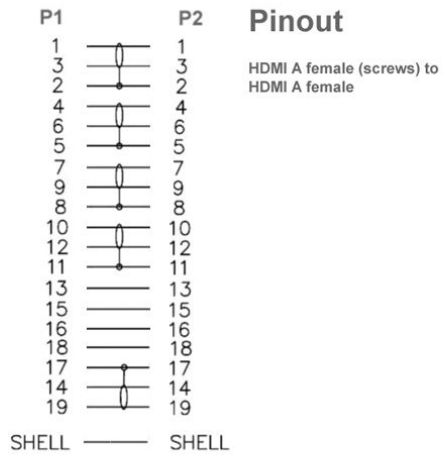

HDMI mounting cable 2x HDMI A female short cable 20cm

Product number HX-M-HDMI-20

Length 200mm

Product description

HDMI mounting cable (feedthrough), 2x HDMI female, with short cable 20cm, screws included, compatible with HDMI High Speed with Ethernet

More images

HDMI

HDMI A weiblich / female / femelle