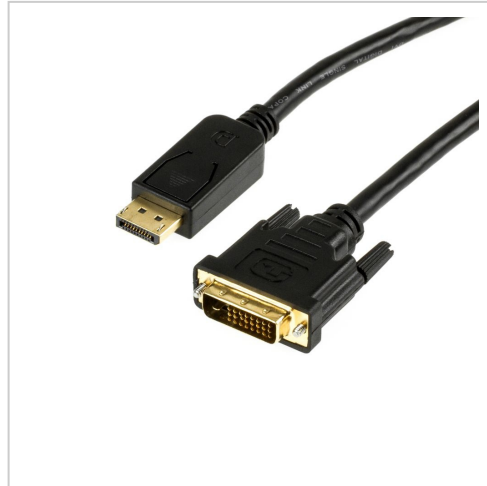

# Cable DisplayPort to DVI 2m

**Product number** CDIS-D-20

**Length** 2000mm

## Product description

DisplayPort to DVI cable, 2m, very high quality: gold plated plugs, double shielded, AWG28, DP 20in male to DVI 24+1 male, res. 1920x1080, black

## Key features

- adapter cable DisplayPort to DVI
- DisplayPort 20 pin male to DVI 24+1 male
- very high quality
- double shielded
- gold plated plugs
- AWG 28
- DisplayPort plug locking type
- DVI plug with 2 screws
- max. resolution 1920 x 1080
- colour: black
- cable length 2m