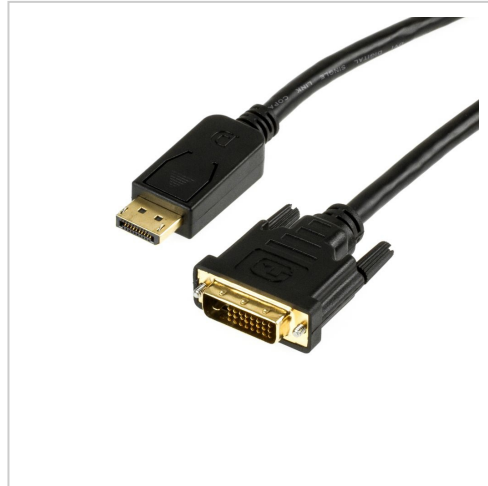

Cable DisplayPort to DVI 2m

Product number CDIS-D-20

Length 2000mm

Product description

DisplayPort to DVI cable, 2m, very high quality: gold plated plugs, double shielded, AWG28, DP 20in male to DVI 24+1 male, res. 1920x1080, black

Key features

- adapter cable DisplayPort to DVI
- DisplayPort 20 pin male to DVI 24+1 male
- very high quality
- double shielded
- gold plated plugs
- AWG 28
- DisplayPort plug locking type
- DVI plug with 2 screws
- max. resolution 1920 x 1080
- colour: black
- cable length 2m