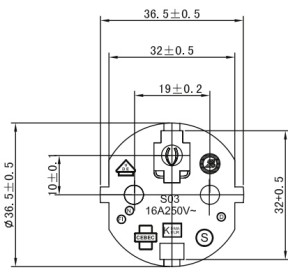

More images

CEE 7/7 E+F