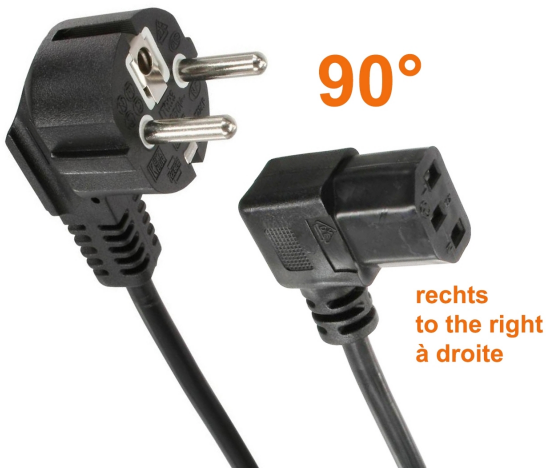

More images

CEE 7/7 E+F