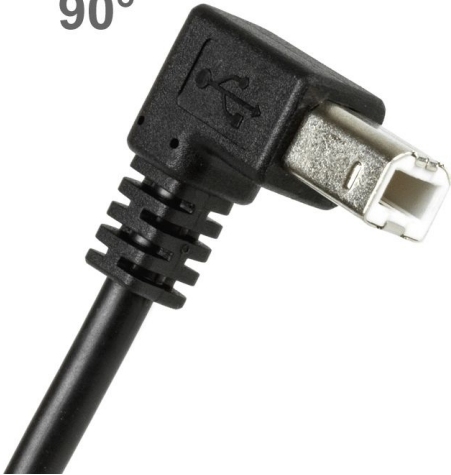

90°

30mm

Schraubenabstand
screw distance
distance entre les vis