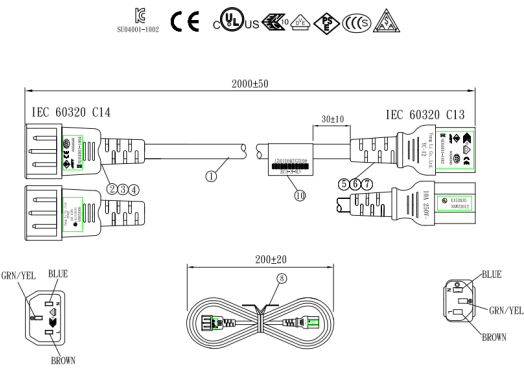

# Power cord extension C13 to C14 3x1mm<sup>2</sup> multi-approvals 2m

**Product number** CKVL-020-V2

**Length** 2000mm

## Product description

Power cord extension, 2m, standard power plug (female) to standard power plug (male), C13 to C14, international useable: VDE ENEC 10/UL, PSE, SAA, CCC, KTL, 3 x 1mm<sup>2</sup>, VDE

---

More images

3 x 1mm<sup>2</sup>  
AWG 18

Multiple Approvals  
Mehrere Zulassungen

C14

C13