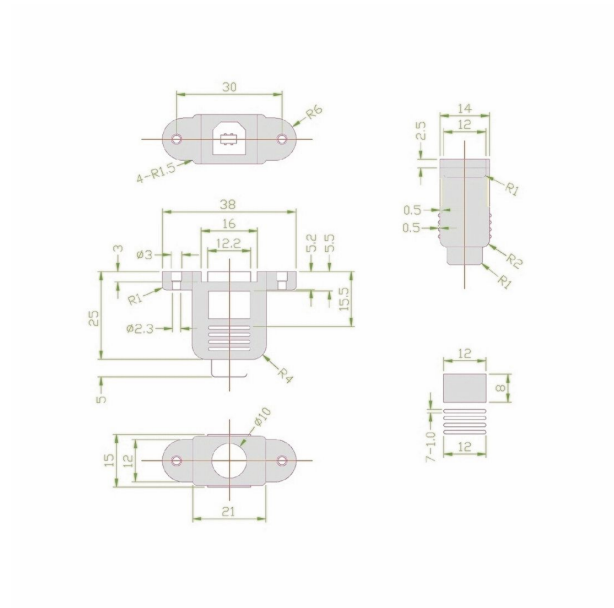

Mountable USB cable B-female B-male 1m

Product number CU-MB-10
Length 1000mm

Product description

Mountable USB cable for industrial applications: female connector type B (mountable with 2 screws) to plug type B male, 1m, double shielded, twisted pair, for USB 1.1 und USB 2.0 (up 480 MBit/s)

More images

30mm
Schraubenabstand
screw distance
distance entre les vis