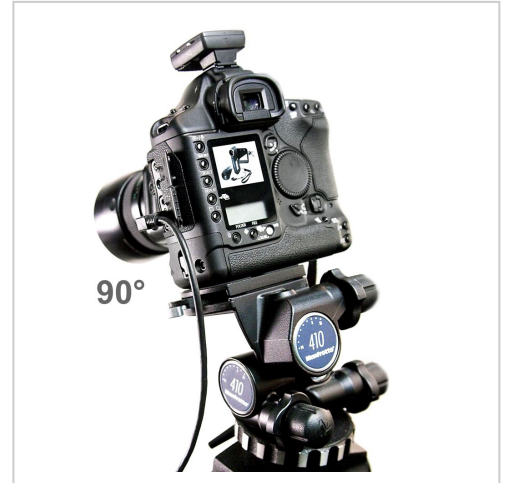

Firewire cable 4-to-6 - 4-pin right angle 450cm

Product number CF-4L6-045

Length 4500mm

Product description

Firewire cable 4-pin to 6-pin, 4-pin plug right angled, 4.5m, 400 MBit/s (for IEEE-1394a, i.Link, DV, S400, Firewire 400)

90° angled plug

This firewire cable, which was specially manufactured for us, has a 4 pin and a 6 pin plug. The special feature is the 4 pin plug angled to the left. This makes the cable particularly suitable for use in confined spaces at the 4 pin Firewire port. In addition, the angled plug can be much better fixed with adhesive tape to prevent it from slipping out than a straight plug.

PREMIUM cable material

The cable material is from Copartner, all plugs are molded and equipped with a strain relief.

Application areas

The cable can be used to connect a camcorder (4 pin port) to a desktop PC (larger 6 pin port). Or connect an external Firewire HDD housing with 6 pin interface on a notebook with a 4 pin interface.

Technical data

- Firewire 400 cable 4 to 6
- 4 pin plug angled to the left
- 6 pin plug straight
- colour: black
- length: 4.5m (max. distance for Firewire 400 with 400 Mbps)
- premium quality
- double shielded with twisted pairs
- up to 400 Mbps
- IEEE-1394a compatible
- for i.Link, DV, S100/200/S400, Firewire 400