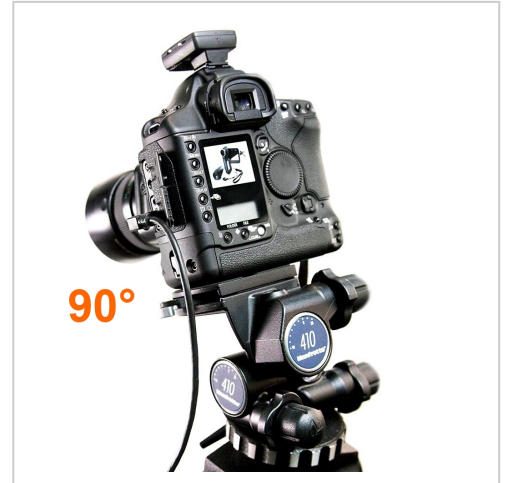

# Firewire cable 4-to-6 - 4-pin right angle 450cm

**Product number** CF-4L6-045

**Length** 4500mm

## Product description

Firewire cable 4-pin to 6-pin, 4-pin plug right angled, 4.5m, 400 MBit/s (for IEEE-1394a, i.Link, DV, S400, Firewire 400)

### 90° angled plug

This firewire cable, which was specially manufactured for us, has a 4 pin and a 6 pin plug. The special feature is the 4 pin plug angled to the left. This makes the cable particularly suitable for use in confined spaces at the 4 pin Firewire port. In addition, the angled plug can be much better fixed with adhesive tape to prevent it from slipping out than a straight plug.