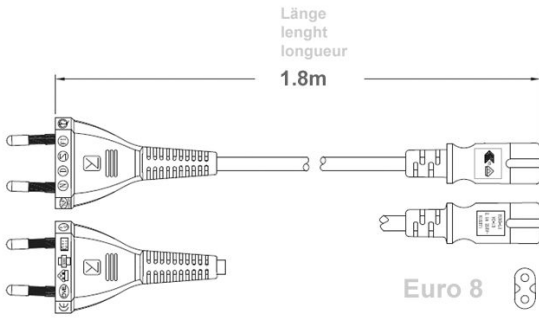

Power cord with EURO8 plug for continental Europe LSZH 180cm

Product number CL-E-18

Length 1800mm

Product description

LSZH Power cord for Europe, 1.8m, 2 leads, with Euro8 plug, max. 2.5A

More images

LSZH