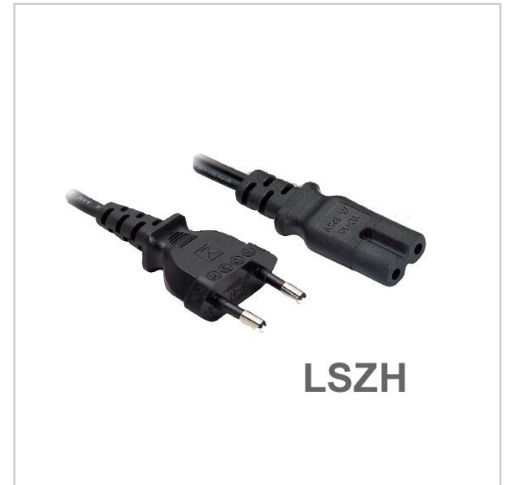

Power cord with EURO8 plug for continental Europe LSZH 180cm

Product number CL-E-18

Length 1800mm

Product description

LSZH Power cord for Europe, 1.8m, 2 leads, with Euro8 plug, max. 2.5A

More images

LSZH