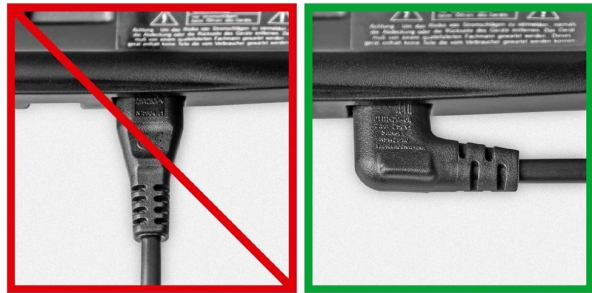

More images