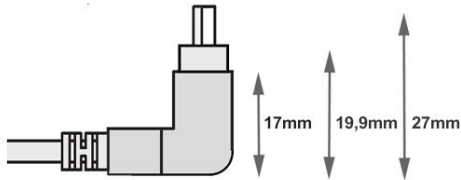

More images

Trapezform

90°

USB Mini B