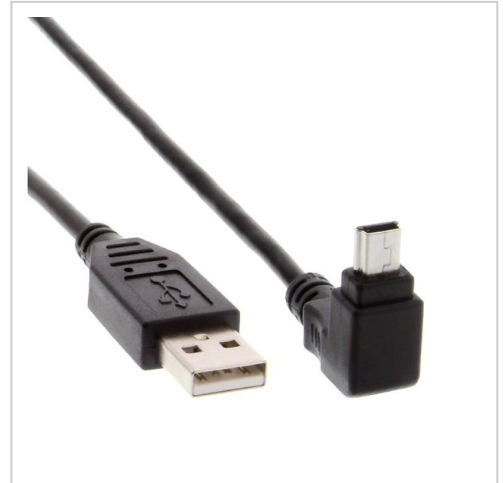

# USB 2.0 cable, plug A to Mini B ANGLED DOWN, 180cm

**Product number** ANG-D-018

**Length** 1800mm

## Product description

USB 2.0 cable with angled Mini B plug, ANGLE DOWN, A male (straight) to Mini B male 90°, length 1.8m

## Key features

- USB 2.0 angled cable MINI B
- Connection 1: USB 2.0 A plug straight (male)
- Connection 2: USB 2.0 MINI B plug angled 90° DOWN (male)
- Double shielding with foil shield + braided shield
- Twisted pair data cables (green and white), 'twisted pair'
- USB 2.0 compatible + downward compatible to USB 1.1
- Suitable for 480 MBit/s (high speed), 12 MBit/s (full speed) and 1.5 MBit/s (low speed)
- Angled DOWN means: 90° angle to the wide side of the MINI B connector
- Application: Connection of USB 2.0 devices such as USB hubs, card readers, digital cameras, etc. to the PC
- Colour: black
- Customs tariff n°: 85444290