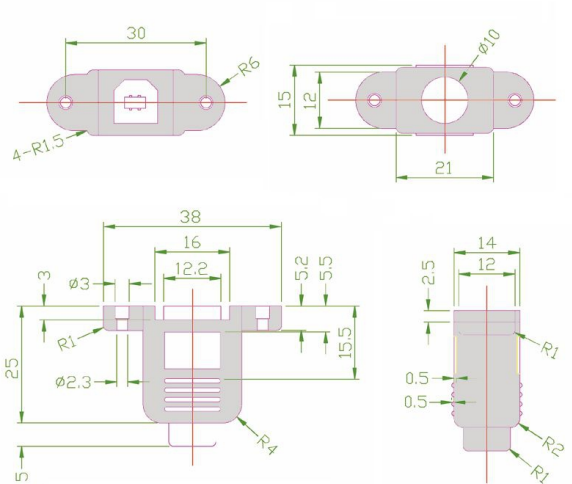

# Mountable USB cable B female with 2 screws to MICRO B male 2m

**Product number** CU-MBMI-20

**Length** 2000mm

## Product description

Mountable USB cable for industrial applications: female connector type B (mountable with 2 screws) to plug Micro B male, 2m, double shielded, twisted pair, for USB 1.1 und USB 2.0 (up 480 MBit/s)

---

More images

**30mm**

Schraubenabstand  
screw distance  
distance entre les vis