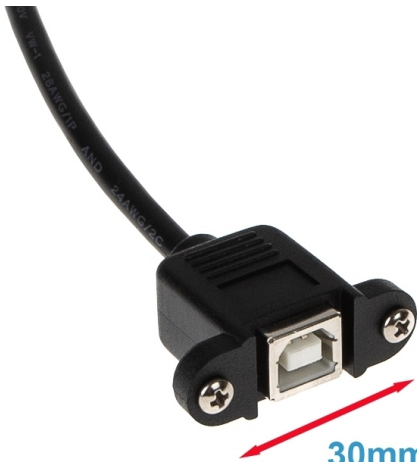

More images

30mm

Schraubenabstand
screw distance
distance entre les vis