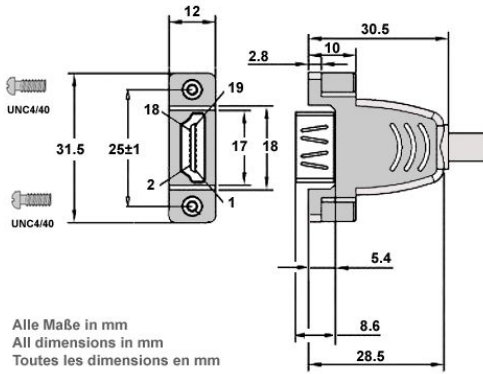

More images

HDMI A weiblich / female / femelle