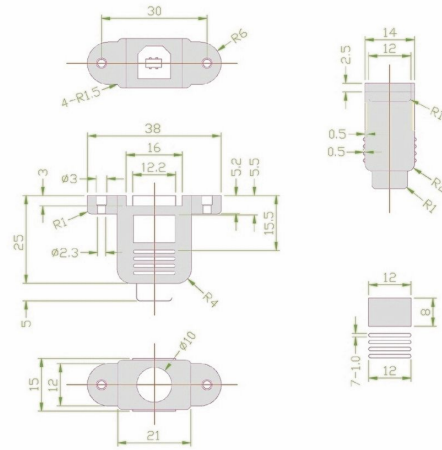

Mountable USB cable B female with 2 screws to B male 90° ANGLED DOWN 2m

Product number CU-MB-20D

Length 2000mm

Product description

Mountable USB cable for industrial applications: female connector type B (mountable with 2 screws) to plug type B male (right angle DOWN), 2m, double shielded, twisted pair, for USB 1.1 und USB 2.0 (up 480 MBit/s)

More images

90°

30mm

Schraubenabstand
screw distance
distance entre les vis