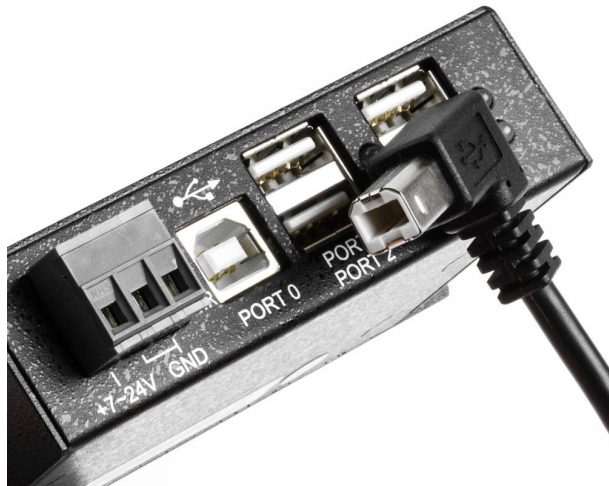

Mountable USB cable B female with 2 screws to B male 90° ANGLED DOWN 2m

Product number CU-MB-20D

Length 2000mm

Product description

Mountable USB cable for industrial applications: female connector type B (mountable with 2 screws) to plug type B male (right angle DOWN), 2m, double shielded, twisted pair, for USB 1.1 und USB 2.0 (up 480 MBit/s)

More images

90°

30mm

Schraubenabstand
screw distance
distance entre les vis