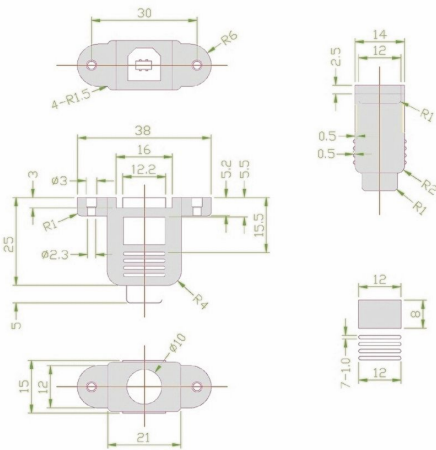

Mountable USB cable B female with 2 screws to B male 90° ANGLED DOWN 2m

Product number CU-MB-20D
Length 2000mm

Product description

Mountable USB cable for industrial applications: female connector type B (mountable with 2 screws) to plug type B male (right angle DOWN), 2m, double shielded, twisted pair, for USB 1.1 und USB 2.0 (up 480 MBit/s)

More images

90°

30mm
Schraubenabstand
screw distance
distance entre les vis