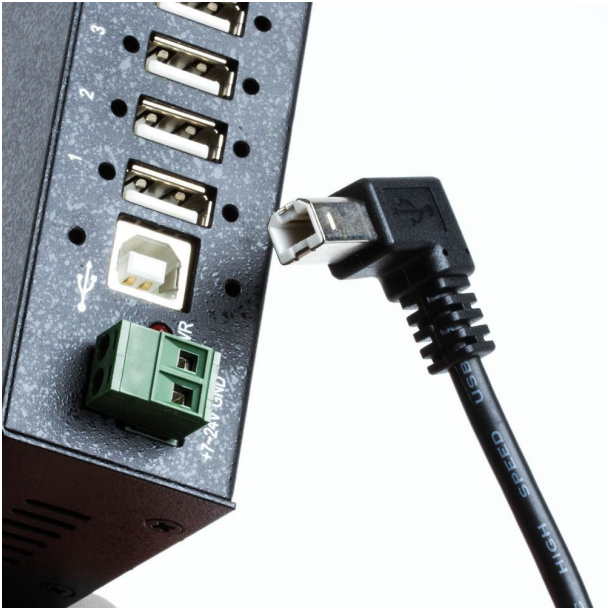

More images