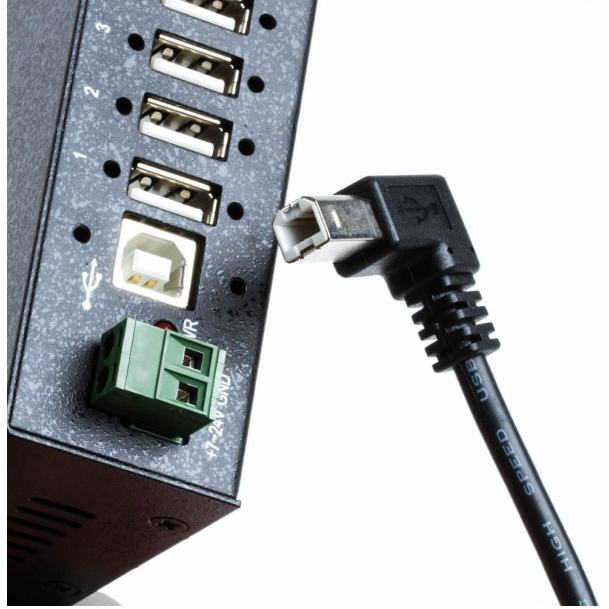

More images