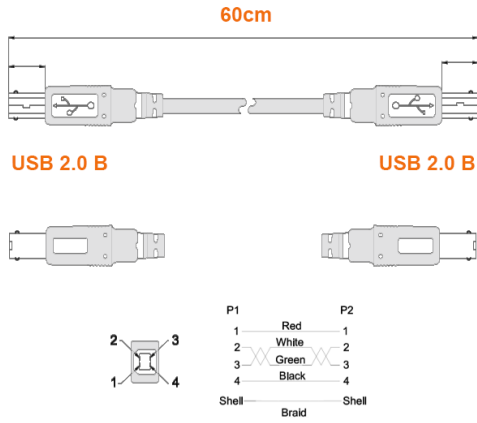

More images

2x USB 2.0 B