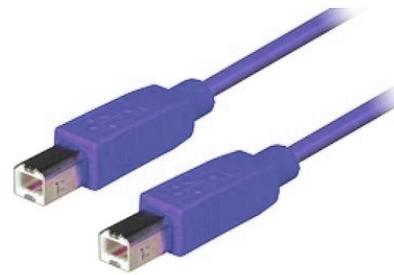

More images

2x USB 2.0 B