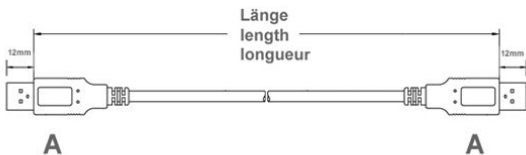

Special USB 2.0 cable with 2x plug USB A male LOCKING TYPE 1m

Product number CU-AALL-10

Length 1000mm

Product description

Special USB 2.0 cable with 2x plug USB A male LOCKING TYPE 1m

More images

locking type

PINOUT

AWG 24	1	1	ROT RED
AWG 28	2	2	WEISS WHITE
AWG 28	3	3	GRÜN GREEN
AWG 24	4	4	SCHWARZ BLACK
SHELL		SHELL	

⊗ = paarig verdreht | twisted pair