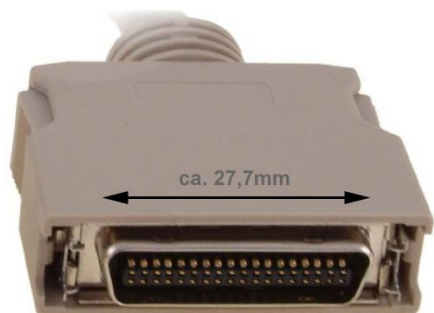

More images

Mini-Cen-36