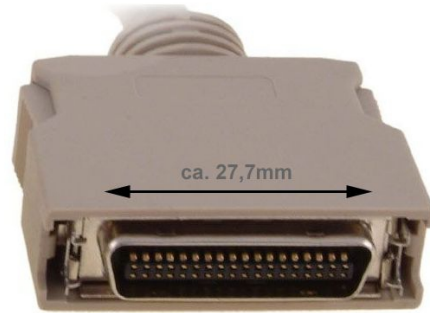

More images

Mini-Cen-36