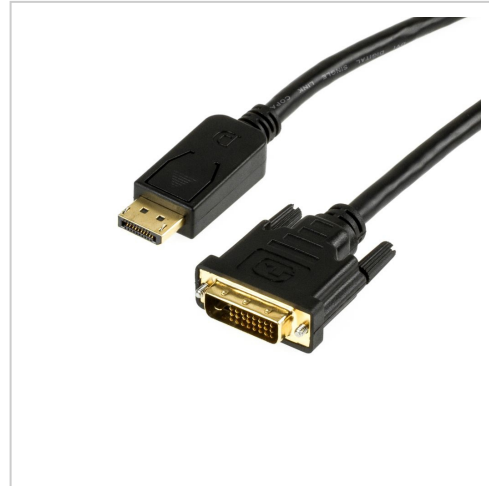

Cable DisplayPort to DVI 1m

Product number CDIS-D-10

Length 1000mm

Product description

DisplayPort to DVI cable, 1m, very high quality: gold plated plugs, double shielded, AWG28, DP 20in male to DVI 24+1 male, res. 1920x1080, black

Key features

- adapter cable DisplayPort to DVI
- DisplayPort 20 pin male to DVI 24+1 male
- very high quality
- double shielded
- gold plated plugs
- AWG 28
- DisplayPort plug locking type
- DVI plug with 2 screws
- max. resolution 1920 x 1080
- colour: black
- cable length 1m