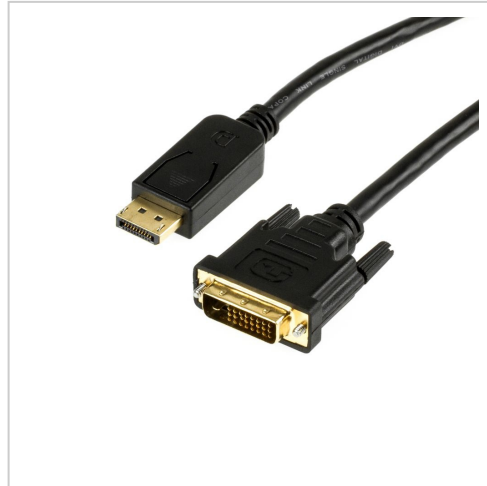

Cable DisplayPort to DVI 1m

Product number CDIS-D-10

Length 1000mm

Product description

DisplayPort to DVI cable, 1m, very high quality: gold plated plugs, double shielded, AWG28, DP 20in male to DVI 24+1 male, res. 1920x1080, black

Key features

- adapter cable DisplayPort to DVI
- DisplayPort 20 pin male to DVI 24+1 male
- very high quality
- double shielded
- gold plated plugs
- AWG 28
- DisplayPort plug locking type
- DVI plug with 2 screws
- max. resolution 1920 x 1080
- colour: black
- cable length 1m