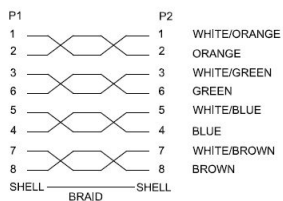

More images