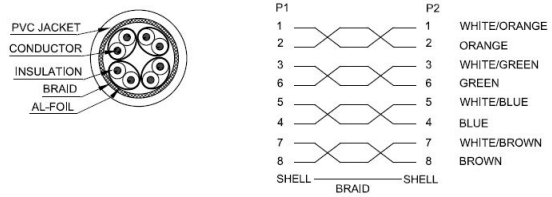

More images