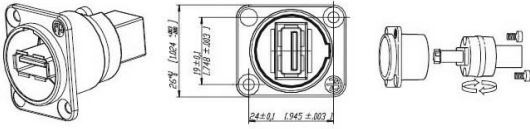

Frontplatten-Ausschnitt (von hinten)