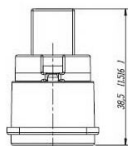

Mountable USB adapter A female (outside) to B female (inside) SILVER

Product number NAUSB-W

Product description

Mountable USB adapter for industrial applications (wall outlet, screw-on type) , A female to B female (pivotal receptacle core, A or B at front side), colour: silver

More images

Frontplatten-Ausschnitt
(von hinten)