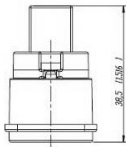

Mountable USB adapter A female (outside) to B female (inside) SILVER

Product number NAUSB-W

Product description

Mountable USB adapter for industrial applications (wall outlet, screw-on type) , A female to B female (pivotable receptacle core, A or B at front side), colour: silver

More images

Frontplatten-Ausschnitt
(von hinten)