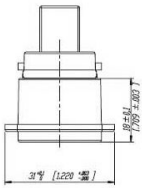

Mountable USB adapter A female (outside) to B female (inside) SILVER

Product number NAUSB-W

Product description

Mountable USB adapter for industrial applications (wall outlet, screw-on type) , A female to B female (pivotable receptacle core, A or B at front side), colour: silver

More images

Frontplatten-Ausschnitt
(von hinten)