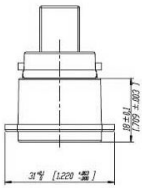

## Product description

Mountable USB adapter for industrial applications (wall outlet, screw-on type) , A female to B female (pivotable receptacle core, A or B at front side), colour: silver

---

### Frontplatten-Ausschnitt (von hinten)