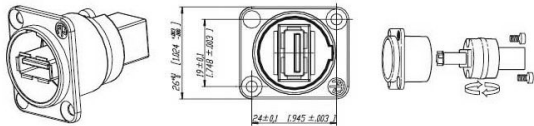

Mountable USB adapter A female (outside) to B female (inside) SILVER

Product number NAUSB-W

Product description

Mountable USB adapter for industrial applications (wall outlet, screw-on type) , A female to B female (pivotal receptacle core, A or B at front side), colour: silver

Key Features

- mounting adapter for USB 2.0 and 1.1
- USB outlet / USB wall outlet / USB receptacle / USB socket-outlet / USB tapping / USB point
- USB port type B female to USB port type A female
- easy to install
- metal version with very high quality
- color: silver
- e.g. for industrial applications, cockpits or studio applications

More images

Frontplatten-Ausschnitt
(von hinten)