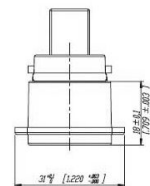

Mountable USB adapter A female (outside) to B female (inside) SILVER

Product number NAUSB-W

Product description

Mountable USB adapter for industrial applications (wall outlet, screw-on type) , A female to B female (pivotal receptacle core, A or B at front side), colour: silver

More images

Frontplatten-Ausschnitt
(von hinten)