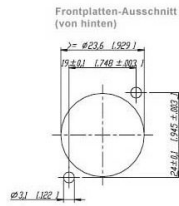

Mountable USB adapter A female (outside) to B female (inside) SILVER

Product number NAUSB-W

Product description

Mountable USB adapter for industrial applications (wall outlet, screw-on type) , A female to B female (pivotable receptacle core, A or B at front side), colour: silver

More images

Frontplatten-Ausschnitt
(von hinten)