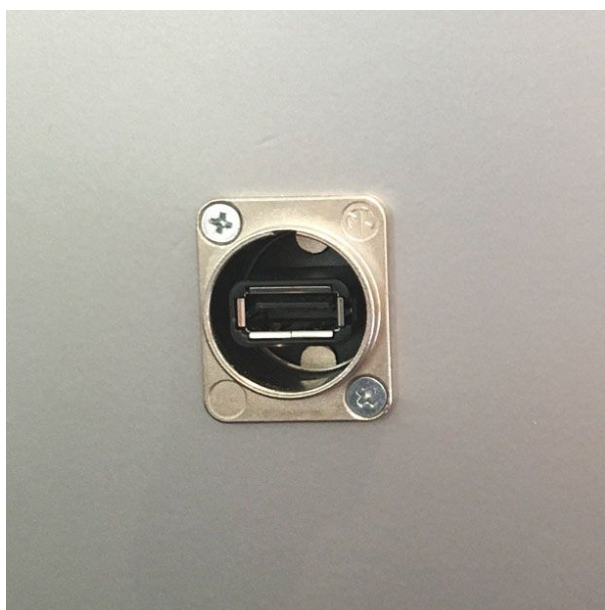

More images