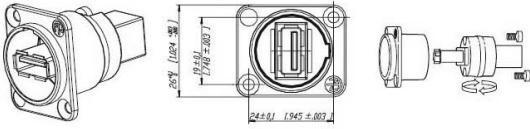

Mountable USB adapter A female (outside) to B female (inside) SILVER

Product number NAUSB-W

Product description

Mountable USB adapter for industrial applications (wall outlet, screw-on type) , A female to B female (pivotable receptacle core, A or B at front side), colour: silver

Key Features

- mounting adapter for USB 2.0 and 1.1
- USB outlet / USB wall outlet / USB receptacle / USB socket-outlet / USB tapping / USB point
- USB port type B female to USB port type A female
- easy to install
- metal version with very high quality
- color: silver
- e.g. for industrial applications, cockpits or studio applications

More images

Frontplatten-Ausschnitt
(von hinten)