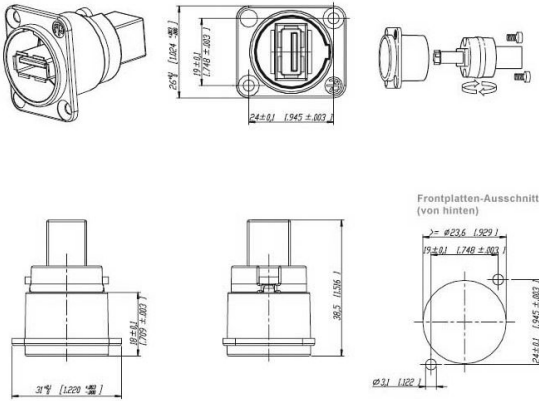

## Product description

Mountable USB adapter for industrial applications (wall outlet, screw-on type) , A female to B female (pivotable receptacle core, A or B at front side), colour: black

---

## Key Features

- mounting adapter for USB 2.0 and 1.1
- USB outlet / USB wall outlet / USB receptacle / USB socket-outlet / USB tapping / USB point
- USB port type B female to USB port type A female
- easy to install
- metal version with very high quality
- color: black
- e.g. for industrial applications, cockpits, studio applications

More images

Frontplatten-Ausschnitt  
(von hinten)