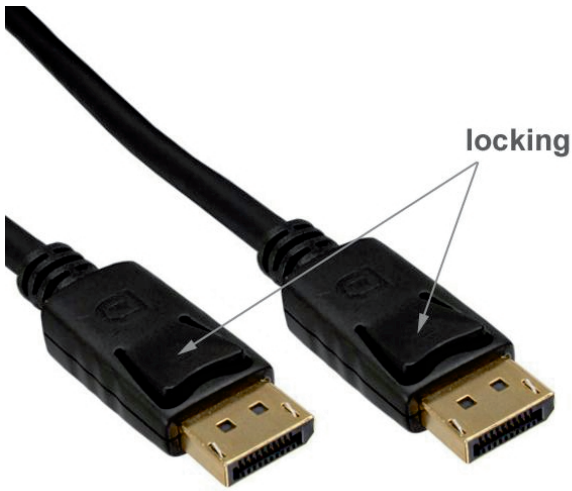

More images