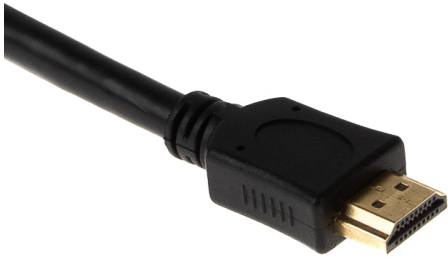

More images