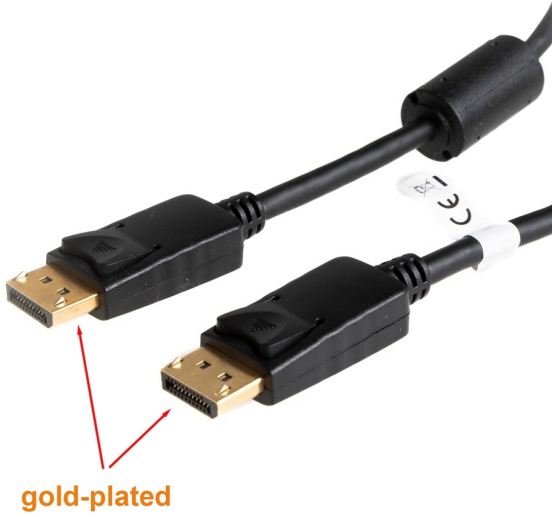

More images