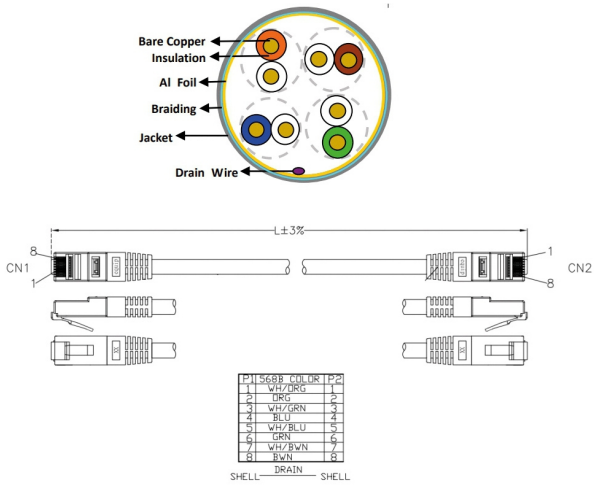

More images

SF/UTP