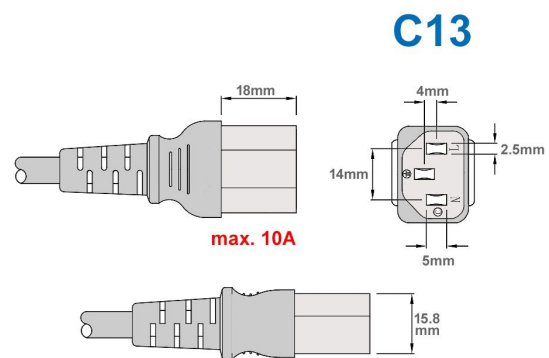

BLUE power cord for Continental Europe CEE 7/7 E+F to C13 5m

Product number CK3-EU-050-BE

Length 5000mm

Product description

Blue power cord for Europe (e.g. Germany and France), 5m, VDE, 3G x 1mm², CEE 7/7 E+F 90° angled, straight C13 power plug (IEC)

More images

parts data