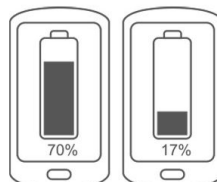

USB mit QuickCharge