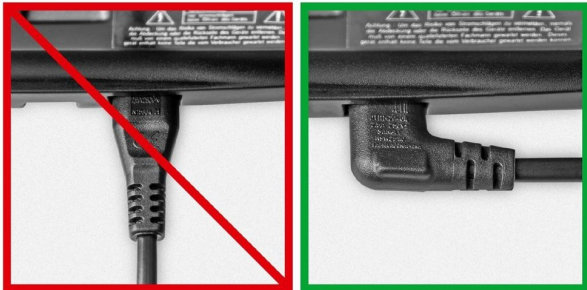

More images