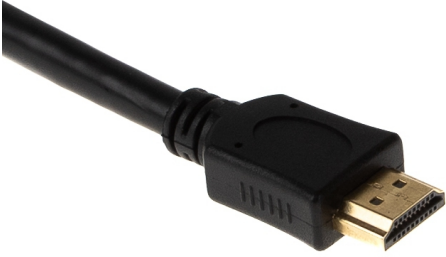

More images