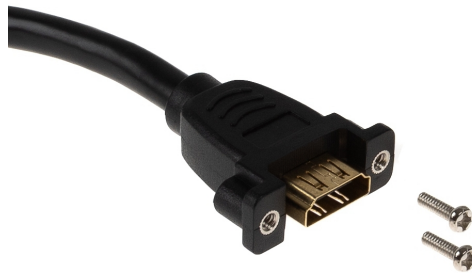

More images