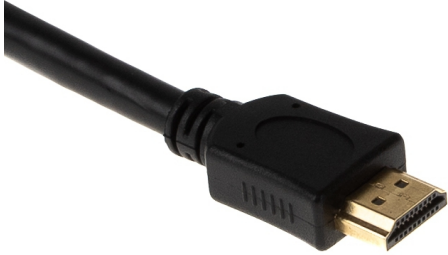

More images