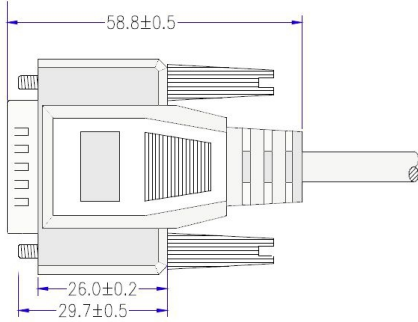

More images