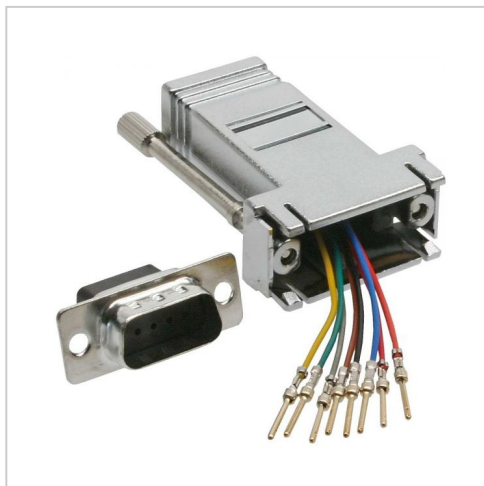

# Adapter DB9 male to RJ45 female

Product number K-105

## Product description

Adapter DB9 male to RJ45 female, for individual configuration, metallized housing

---

More images