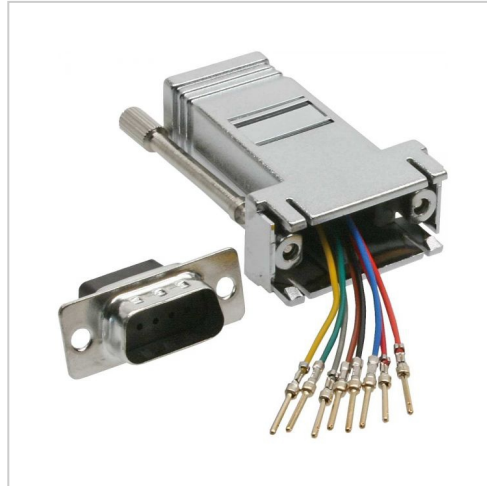

# Adapter DB9 male to RJ45 female

Product number K-105

## Product description

Adapter DB9 male to RJ45 female, for individual configuration, metallized housing

---

More images