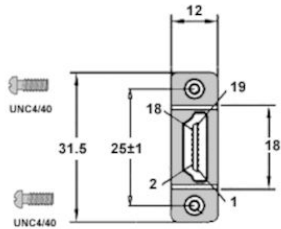

## HDMI mounting cable 2x HDMI A female short cable 25cm

**Product number** HX-M-HDMI-25

**Length** 250mm

### Product description

HDMI mounting cable (feedthrough), 2x HDMI female, with short cable 25cm, screws included, compatible with HDMI High Speed with Ethernet

---

More images

HDMI A weiblich / female / femelle

Alle Maße in mm  
All dimensions in mm  
Toutes les dimensions en mm

HDMI

P1		P2	
1	—	1	
3	—	3	
2	—	2	
4	—	4	
6	—	6	
5	—	5	
7	—	7	
9	—	9	
8	—	8	
10	—	10	
12	—	12	
11	—	11	
13	—	13	
15	—	15	
16	—	16	
18	—	18	
17	—	17	
14	—	14	
19	—	19	
SHELL	—	SHELL	