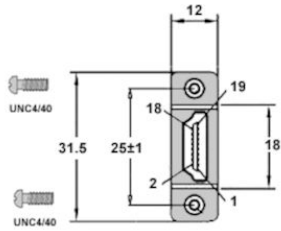

HDMI mounting cable 2x HDMI A female short cable 25cm

Product number HX-M-HDMI-25

Length 250mm

Product description

HDMI mounting cable (feedthrough), 2x HDMI female, with short cable 25cm, screws included, compatible with HDMI High Speed with Ethernet

More images

HDMI A weiblich / female / femelle

Alle Maße in mm
All dimensions in mm
Toutes les dimensions en mm

HDMI

HDMI

25cm

UNC 4/40