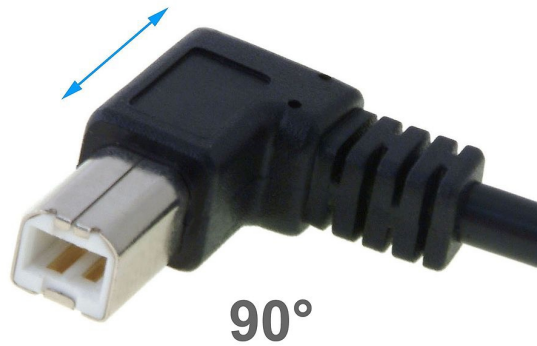

More images