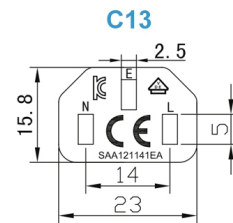

Power cord EUROPE with C13 angled LEFT 3m

Product number CK3-L-30

Length 3000mm

Product description

Power cord for Europe (e.g. Germany and France), 3m, VDE, 3G x 1mm², both plugs 90° angled (LEFT), IEC 60320, w/C13, black

More images

CEE 7/7 E+F

C13

C13 90°