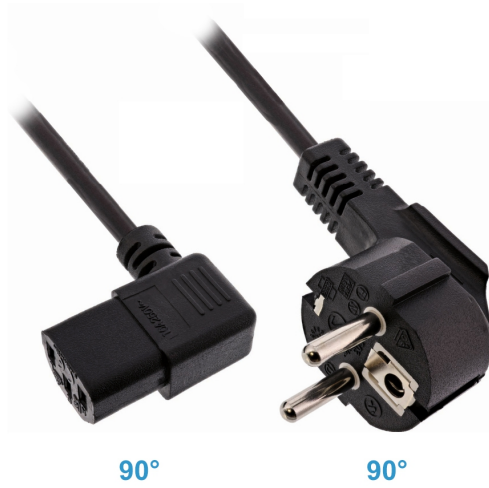

Power cord EUROPE with C13 angled LEFT 3m

Product number CK3-L-30

Length 3000mm

Product description

Power cord for Europe (e.g. Germany and France), 3m, VDE, 3G x 1mm², both plugs 90° angled (LEFT), IEC 60320, w/C13, black

More images

CEE 7/7 E+F

C13

C13 90°