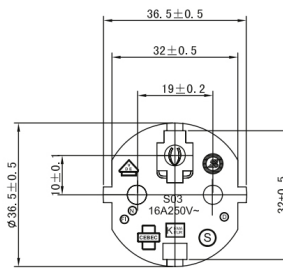

Power cord EUROPE with C13 angled LEFT 3m

Product number CK3-L-30

Length 3000mm

Product description

Power cord for Europe (e.g. Germany and France), 3m, VDE, 3G x 1mm², both plugs 90° angled (LEFT), IEC 60320, w/C13, black

More images

CEE 7/7 E+F

C13

C13 90°