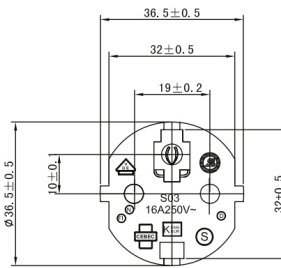

Power cord EUROPE with C13 angled LEFT 3m

Product number CK3-L-30

Length 3000mm

Product description

Power cord for Europe (e.g. Germany and France), 3m, VDE, 3G x 1mm², both plugs 90° angled (LEFT), IEC 60320, w/C13, black

More images

C13 90°

90°

90°

CEE 7/7 E+F

C13