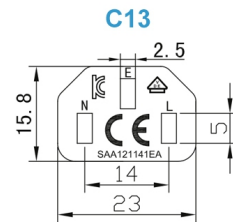

Power cord EUROPE with C13 angled LEFT 3m

Product number CK3-L-30

Length 3000mm

Product description

Power cord for Europe (e.g. Germany and France), 3m, VDE, 3G x 1mm², both plugs 90° angled (LEFT), IEC 60320, w/C13, black

More images

C13 90°

90°

90°

CEE 7/7 E+F

C13