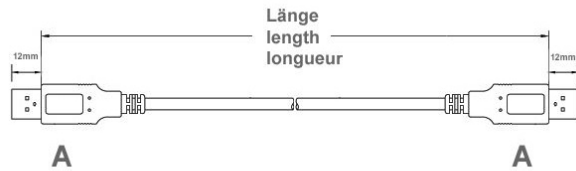

Special USB 2.0 cable with 2x plug USB A male 150cm GREY

Product number CU-AA-15

Length 1500mm

Product description

USB special cable, 2x plug type A (AA is not a USB standard cable), 1.5m, grey/beige

key features

- special USB 2.0 cable AA
- with two identical plugs type A male
- PLEASE NOTE: 2x USB A connector does not match the USB standard
- compatible USB 2.0 high speed
- data lines are "twisted pair"
- 28AWG/1P 24AWG/2C
- double shielded
- backward compatible with USB 1.1
- 480 Mbps (high speed), 12 Mbps (full speed) und 1.5 Mbps (low speed)
- connection 1-to1 all 4 pins
- RoHS compliant (environmentally friendly according to EU standard)
- colour: grey beige
- length: 50cm

More images

CE

parts data

PINOUT

AWG 24	1	1	ROT RED
AWG 28	2	2	WEISS WHITE
AWG 28	3	3	GRÜN GREEN
AWG 24	4	4	SCHWARZ BLACK
	SHELL		SHELL

⊗ ⊙ = paarig verdreht | twisted pair

parts data