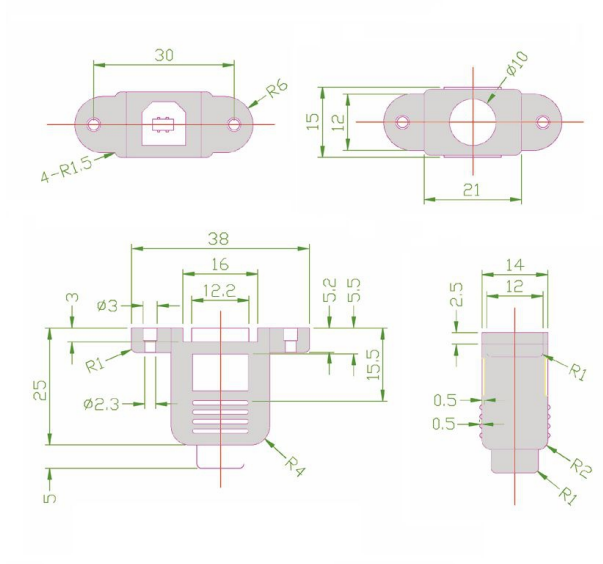

Mountable USB cable B female with 2 screws to MICRO B male 40cm

Product number CU-MBMI-04

Length 400mm

Product description

Mountable USB cable for industrial applications: female connector type B (mountable with 2 screws) to plug Micro B male, 40cm, double shielded, twisted pair, for USB 1.1 und USB 2.0 (up 480 MBit/s)

More images

30mm

Schraubenabstand
screw distance
distance entre les vis

USB Micro B